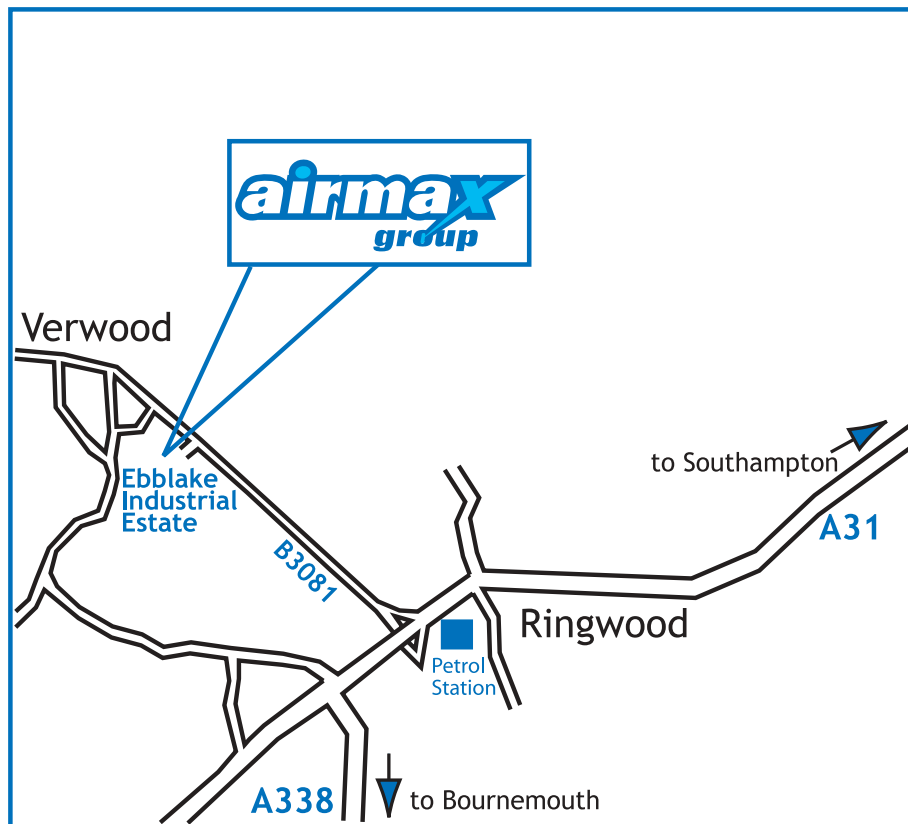

DIRECTIONS TO VERWOOD OFFICE

From North - M3

Exit to the left onto M3 (M3/J13)
Continue straight ahead onto M27
Continue straight ahead onto A31
After junction for Ringwood and just after petrol station bear left onto Slip Road
Follow road under A31 straight ahead onto B3081 Verwood Road
At Ebbleke Industrial Estate sign turn left onto Black Moor Road
Follow road as it bears right; Logic House is on the corner of Brunel Close
Arrive at your destination

From South - A31

At the St Leonard's Hotel and Travelodge roundabout, take the second exit onto A31 Ringwood Road
Continue straight ahead onto Slip Road for the next exit
At the roundabout, take the second exit onto Ringwood Road
Continue straight ahead onto Slip Road signed Verwood
Turn left onto B3081 Verwood Road
At Ebbleke Industrial Estate sign turn left onto Black Moor Road
Follow road as it bears right; Logic House is on the corner of Brunel Close
Arrive at your destination